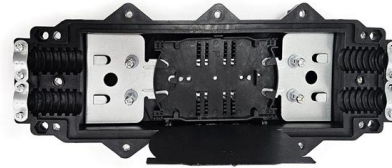

[Contact Us](#)

XGPON Splitterbox 2HE mit 3 x 1:32 Splitter

Die XGPON Splitterbox 2HE ist mit 3 Splittern bestückt, die jeweils mit 1:32 bestückt sind. Eingehend befinden sich 3 x LC/APC am Eingang, die auf 96 Fasern in 4 Kassetten spleißfertig abgelegt werden.

[Contact Us](#)

F-4F Phantom II 'West German Air Force Splitter

Hasegawa 02443 F-4F Phantom II 'West German Air Force Splitter Camouflage' Scale: 1:72
Manufacturer: Hasegawa Product code: has02443

[Contact Us](#)

1*32 PLC Fiber Splitter Supplier

1x32 PLC Fiber Splitter includes different sealing types, such as blockless, ABS box, LGX, Cassette types and rack mount ODF etc. 1x32 PLC Splitters are available with 900µm loose tube singlemode

[Contact Us](#)

PLC Splitter 1:32 ABS Box Type With 1.5m SC APC Pigtails

1/32 Slot Cars

1/32 Slot Cars These popular slot cars are a 1:32 ratio of a full-sized vehicle, making them twice as large as HO (1/64) scale slot cars. This ratio is quite common,